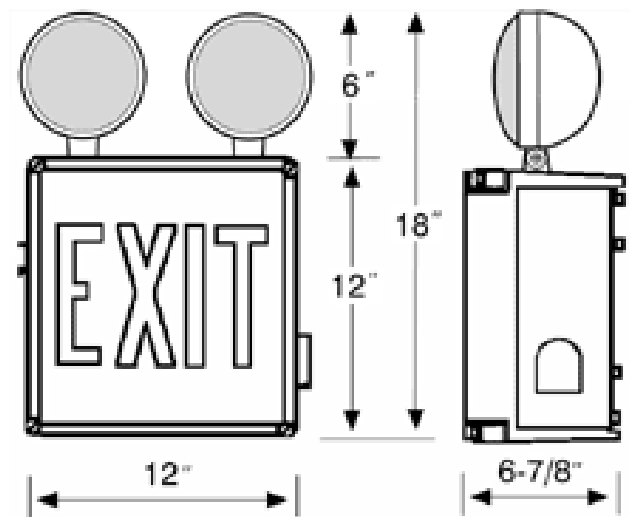

# All Purpose Exit Light

Ordering Matrix

CATALOG NUMBER	LAMPS
X6R-WL	LED
X6R- WL-PP	LED

**Options:**

- Green Letters – change X6R to X6G
- Emergency Heads (Combo) – suffix 2H

*For critical applications, verify all dimensions with factory.*