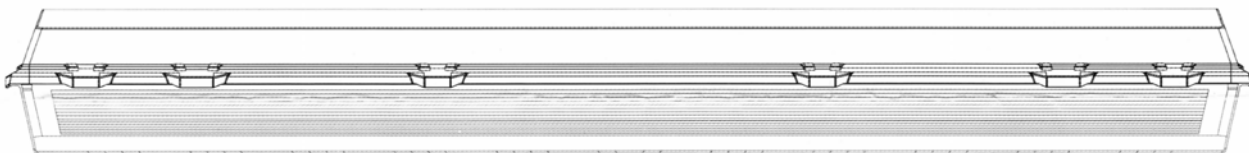

Vapor Tight Fluorescent High Bay

Ordering Matrix

CATALOG NUMBER	LAMPS	LENGTH
VFLHB-432T8	4-FO32T8	48"
VFLHB-632T8	6-FO32T8	48"
VFLHB-428T5	4-F28T5	48"
VFLHB-628T5	6-F28T5	48"
VFLHB-454T5HO	4-F54T5HO	48"
VFLHB-654T5HO	6-F54T5HO	48"

Options:

- Polycarbonate Lens- suffix LEX
- Wet Location Hub – suffix HUB
- Stainless Steel V Hooks – suffix SSV
- Tamperproof Latches – suffix TP
- Emergency Battery Pack – suffix EM
- Factory Installed High Bay Occupancy Sensor – suffix OC
- Dimming Ballast(s) – suffix DIM
- Specular Reflector – suffix SS95
- WG – Wire Guard

Width: 14.61" • 371mm   Length: 51.91" • 1319mm   Depth: 5.95" • 151mm

*For critical application verify all dimensions with factory.
For additional Lamp/Ballast options, consult factory.*