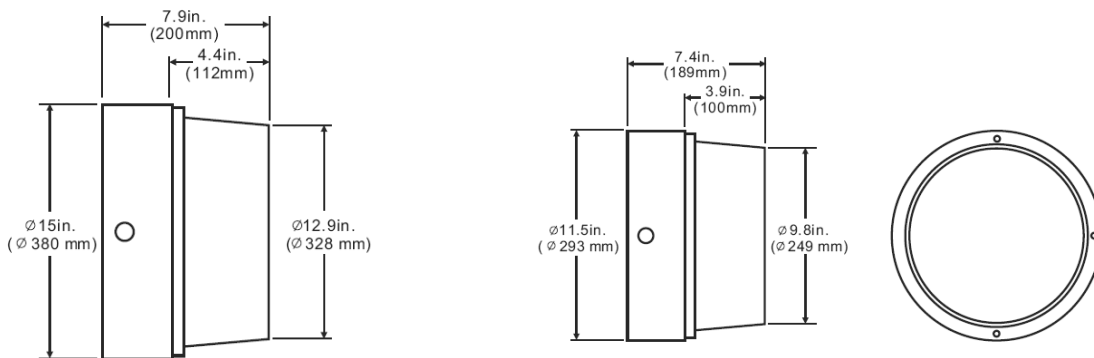

Round Vandalite Luminaire

Ordering Matrix

CATALOG NUMBER	LAMPS	LENGTH	HEIGHT
VARD-2-60	2-60W-A19	11-1/2"	7-1/2"
VARD-2-75	2-75W-A19	15"	8"
VARD-150	1-150W-A21	15"	8"
VARD-200	2-100-A19	15"	8"
VARD-22	1-22W Circline	11-1/2"	7-1/2"
VARD-32	1-32W Circline	15"	8"
VARD-32/22	1-32W/1-22W Circline	15"	8"
VARD-100MH	1-100MH	11-1/2"	7-1/2"
VARD-150MH	1-150MH	15"	8"
VARD-175MH	1-175MH	15"	8"
VARD-70HPS	1-70HPS(ED17)	15"	8"
VARD-100HPS	1-100HPS(ED17)	15"	8"
VARD-150HPS	1-150HPS(ED17)	15"	8"
VARD-7/9	1-PL7/1-PL9	11-1/2"	7-1/2"
VARD-2-7/9	2-PL7/1-PL9	11-1/2"	7-1/2"
VARD-2-13	2-PL13	11-1/2"	7-1/2"
VARD-2/26	2-PLC26	15"	8"
VARD-3/26	3-PLC26	15"	8"

Options:

- Wet Location Label (ceiling mount only) – suffix WL
- Lens to Housing Gasket – suffix GSK-L/H
- Tamperproof Hardware – suffix TP
- Tamperproof Screwdriver – suffix TSD
- White Opal Lens – suffix OPAL

*For critical application verify all dimensions with factory.
For additional Lamp/Ballast options consult factory.*