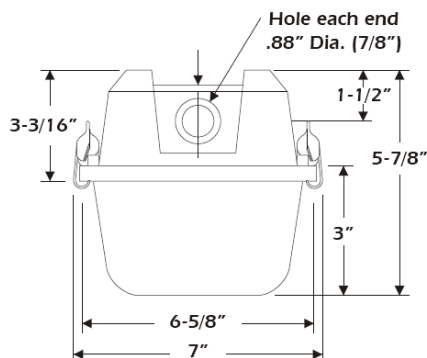

Molded Vapor Tight Luminaire

Ordering Matrix

CATALOG NO.	LAMPS	LENGTH
SPVT-132	1-F032T8	48"
SPVT-132-8TD	2-F032T8	96"
SPVT-232	2-F032T8	48"
SPVT-232-8TD	4-F032T8	96"
SPVT-332	3-F032T8	48"
SPVT-332-8TD	6-F032T8	96"
SPVT-128T5	1-F28T5	48"
SPVT-128T5-8TD	2-F28T5	96"
SPVT-228T5	2-F28T5	48"
SPVT-228T5-8TD	4-F28T5	96"
SPVT-328T5	3-F28T5	48"
SPVT-328T5-8TD	6-F28T5	96"
SPVT-154T5HO	1-F54T5HO	48"
SPVT-154T5HO-8TD	2-F54T5HO	96"
SPVT-254T5HO	2-F54T5HO	48"
SPVT-254T5HO-8TD	4-F54T5HO	96"
SPVT-354T5HO	3-F54T5HO	48"

Options:

- Stainless Steel Cam Latches – suffix SSL
- Wet Location Hub – suffix HUB
- Tamperproof Latches – suffix TP
- Emergency Battery Pack – suffix EM
- Stainless Steel Mounting Brackets – suffix SSMB
- Factory Installed High Bay Occupancy Sensors – suffix OC
- Specular Silver Reflector (93-95% Reflectance) – suffix SS95
- Polycarbonate Diffuser – suffix POLY
- High Performance Light Output – suffix HPLO
- Ballast Enclosed in NYC Housing – suffix NYC

Deep Unit