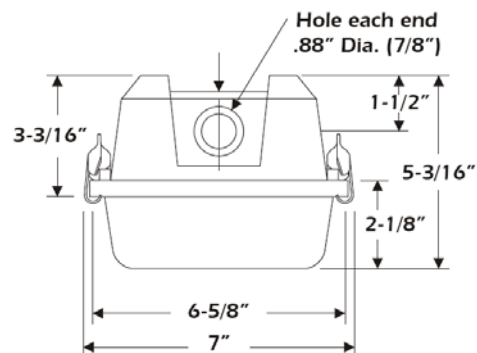

Shallow Unit

For critical application verify all dimensions with factory. Electronic Ballast standard on all T8, T5, and T5HO units. For additional Lamp/Ballast options, consult factory. Consult factory for 2' units.