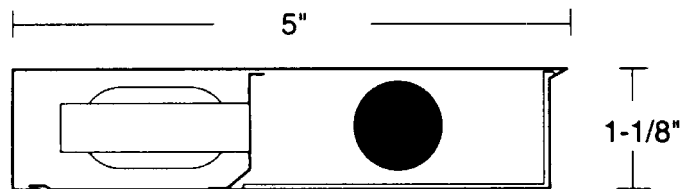

Ultra Shallow Under Cabinet Luminaire

Ordering Matrix

CATALOG NUMBER	LAMPS	LENGTH
LI-8	1-T5-8W	12-3/16"
LI-13	1-T5-13W	21-3/16"
LI-14T5	1-T5-14W	22-19/32"
LI-16	2-T5-8W	24-7/16"
LI-21	1-15-8W/1-T5-13W	33-7/16"
LI-21T5	1-T5-21W	34-7/16"
LI-26	2-T5-13W	42-7/16"
LI-28T5	1-T5-28W	46-7/32"
LI-24T5HO	1-T5HO-24W	22-19/32"
LI-39T5HO	1-T5HO-39W	34-7/16"
LI-54T5HO	1-T5HO-54W	46-7/32"

Options:

- Rocker Switch – suffix RSW
- Convenience Outlet – suffix CO
- 6' Cord and Plug wired in (120V) – suffix CP6'
- Fixture with Lamps Installed – suffix – L
- Opaque Task Light Lens – suffix OTL

*For critical application verify all dimensions with factory.
For additional Lamp/Ballast options, consult factory.*