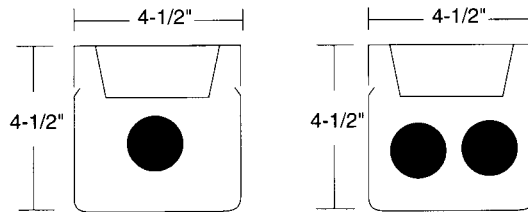

PHOTOMETRIC REPORT AND ORDERING INFORMATION

15-240		COEFFICIENT OF UTILIZATION ZONAL CAVITY METHOD										
Reflectances			Room Cavity Ratios Index									
20% Floor	Ceilings	Walls	1	2	3	4	5	6	7	8	9	10
	80%	50%	67	59	52	46	41	37	33	30	27	24
	50%	30%	64	54	47	41	36	31	28	24	21	19
50%	50%	60	52	46	41	37	33	30	26	24	21	
	30%	58	50	55	38	33	29	25	22	20	18	

CATALOG NUMBER	LAMPS	LENGTH	CATALOG NUMBER T8	LAMPS	LENGTH
15-120	1-F20	24-1/2"	15-117	1-FO17T8	24-1/2"
15-220	2-F20	24-1/2"	15-217	2-FO17T8	24-1/2"
15-130	1-F30	36-1/2"	15-125	1-FO25T8	36-1/2"
15-230	2-F30	36-1/2"	15-225	2-FO25T8	36-1/2"
15-140	1-F40	48-1/2"	15-132	1-FO32T8	48-1/2"
15-240	2-F40	48-1/2"	15-232	2-FO32T8	48-1/2"

For critical application verify all dimensions with factory.
For additional Lamp/Ballast options, consult factory.

Options:

- Electronic Ballast – suffix SSB-T8 or SSB-T12
- Walnut Finish – suffix WAL
- Oak Finish – suffix OAK
- White Finish – suffix WHT
- Tamperproof Hardware – suffix TP
- Tamperproof Screwdriver – suffix TSD
- Smooth Opal Lens – suffix OPAL
- Turn Switch – suffix SW
- Convenience Outlet – suffix CO
- Joiner Bands – suffix JB
- Real Wood Ends (Oak) – suffix OE
- Real Wood Ends (Walnut) – suffix WE