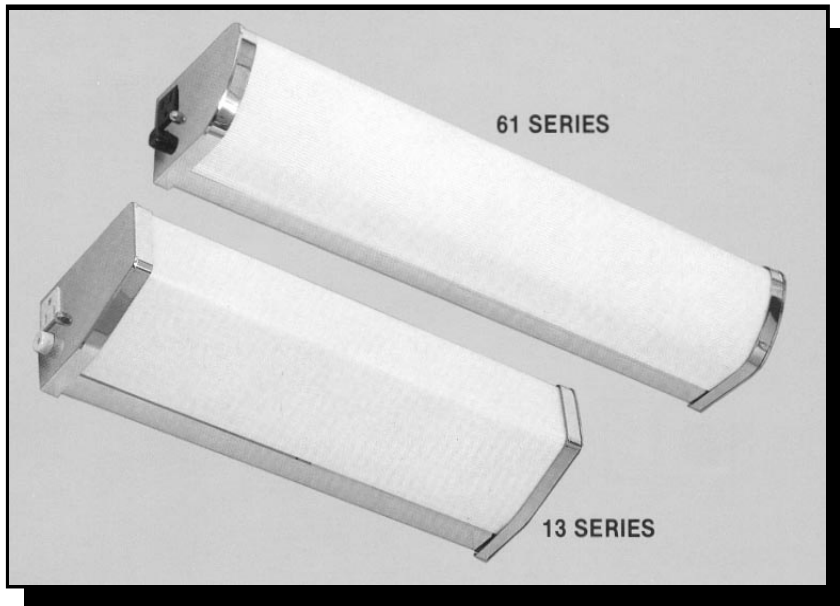

13/61

JOB NAME:

FIXTURE TYPE:

WALL BRACKET LUMINAIRES

FEATURES

- Available in 18", 2', 3', and 4' lengths in 1 and 2 lamp configurations, T8 and T12.
- Both the smooth, sleek style of the 13 Series, and the rounded, rib style of the 61 Series creates an attractive appearance that compliments any wall surface.
- The perfect choice for illuminating mirrors, vanities, bathrooms, and any utility area.
- For horizontal mounting.
- Optional convenience outlet and switch to accommodate any requirements.
- Can be mounted in continuous rows with optional joiner band.
- Optional deep back housing for mounting over surface medicine cabinets (15W and 20W for 61 Series only).

SPECIFICATIONS

- **HOUSING**
Die formed heavy gauge steel housing and end plates.
- **ELECTRICAL**
Energy saving and electronic class P, HPF ballasts comply with Federal Energy Efficiency standards.
- **SHIELDING**
Standard white opal acrylic diffuser for the 13 Series. Ribbed white opal acrylic extruded lens for the 61 Series is standard.
- **FINISH**
Housing and interior reflecting surfaces finished with premium grade baked white enamel with a minimum 89% reflectance applied over iron phosphate pretreatment for maximum adhesion and rust resistance. End caps triple processed electrostatic chrome plating for durable finish. Optional finishes: All white (housing and ends), all chrome, oak, walnut, or bright brass.
- **CERTIFICATION**
All units bear UL label and Made in U.S.A. labels.