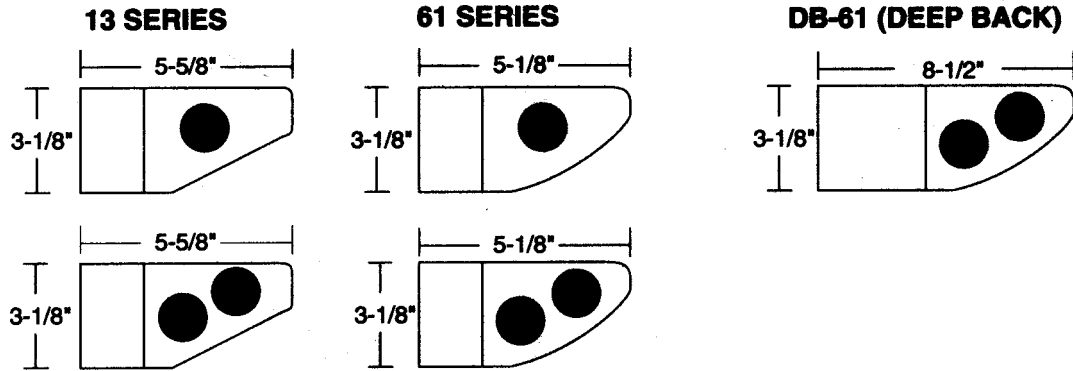

13/61

JOB NAME:

FIXTURE TYPE:

WALL BRACKET LUMINAIRES

FEATURES

- Available in 18", 2', 3', and 4' lengths in 1 and 2 lamp configurations, T8 and T12.
- Both the smooth, sleek style of the 13 Series, and the rounded, rib style of the 61 Series creates an attractive appearance that compliments any wall surface.
- The perfect choice for illuminating mirrors, vanities, bathrooms, and any utility area.
- For horizontal mounting.
- Optional convenience outlet and switch to accommodate any requirements.
- Can be mounted in continuous rows with optional joiner band.
- Optional deep back housing for mounting over surface medicine cabinets (15W and 20W for 61 Series only).

ORDERING INFORMATION

CATALOG NUMBER	LAMPS	DIAMETER	CATALOG NUMBER T8	LAMPS	DIAMETER
13-115	1-F15	18-1/2"			
13-215	2-F15	18-1/2"			
13-120	1-F20	24-1/2"	13-117	1-FO17T8	24-1/2"
13-220	2-F20	24-1/2"	13-217	2-FO17T8	24-1/2"
13-130	1-F30	36-1/2"	13-125	1-FO25T8	36-1/2"
13-230	F-F30	36-1/2"	13-225	2-FO25T8	36-1/2"
13-140 LRS*	1-F40	48-1/2"			
13-140	1-F40	48-1/2"	13-132	1-FO32T8	48-1/2"
13-240	2-F40	48-1/2"	13-232	2-FO32T8	48-1/2"
61-115	1-F15	18-1/2"			
61-215	2-F15	18-1/2"			
61-120	1-F20	24-1/2"	61-117	1-FO17T8	24-1/2"
61-220	2-F20	24-1/2"	61-217	2-FO17T8	24-1/2"
61-130	1-F30	36-1/2"	61-125	1-FO25T8	36-1/2"
61-230	F-F30	36-1/2"	61-225	2-FO25T8	36-1/2"
61-140 LRS*	1-F40	48-1/2"			
61-140	1-F40	48-1/2"	61-132	1-FO32T8	48-1/2"
61-240	2-F40	48-1/2"	61-232	2-FO32T8	48-1/2"