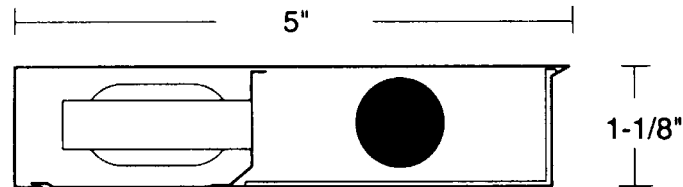

Ultra Shallow Under Cabinet Luminaire

Ordering Matrix

CATALOG NUMBER	LAMPS	LENGTH
LI-8	1-T5-8W	12-3/16"
LI-13	1-T5-13W	21-3/16"
LI-14T5	1-T5-14W	22-19/32"
LI-16	2-T5-8W	24-7/16"
LI-21	1-15-8W/1-T5-13W	33-7/16"
LI-21T5	1-T5-21W	34-7/16"
LI-26	2-T5-13W	42-7/16"
LI-28T5	1-T5-28W	46-7/32"
LI-24T5HO	1-T5HO-24W	22-19/32"
LI-39T5HO	1-T5HO-39W	34-7/16"
LI-54T5HO	1-T5HO-54W	46-7/32"

Options:

- Rocker Switch – suffix RSW
- Convenience Outlet – suffix CO
- 6' Cord and Plug wired in (120V) – suffix CP6'
- Fixture with Lamps Installed – suffix – L
- Opaque Task Light Lens – suffix OTL

*For critical application verify all dimensions with factory.
For additional Lamp/Ballast options, consult factory.*