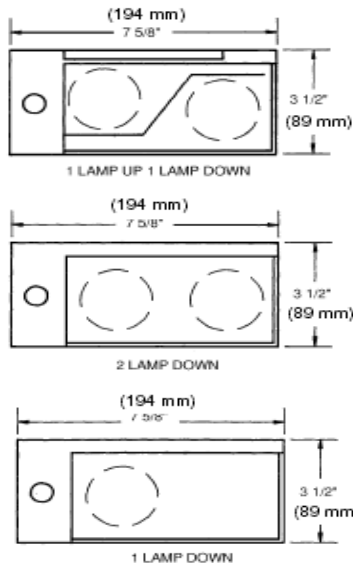

Specification Grade Prismatic Lens Wall Bracket

Ordering Matrix

CATALOG NO.	LAMPS	LENGTH	OPTIONS
IJW-218PLC	2-PLC18	12"	UP
IJW-117T8	1-F17T8	24"	BLK
IJW-217T8	2-F17T8	24"	RSW
IJW-125T8	1-F25T8	36"	CO
IJW-225T8	2-F25T8	36"	GFCI
IJW-132T8	1-F32T8	48"	CP8
IJW-232T8	2-F32T8	48"	OC
IJW-214T5	2-F14T5	24"	
IJW-228T5	2-F28T5	48"	
IJW-224T5HO	2-F24T5HO	24"	
IJW-254T5HO	2-F54T5HO	48"	

UP: Uplight Component
BLK: Black Finish
RSW: Rocker Switch
CO: Convenience Outlet
GFCI: GFI Outlet
CP8: Cord & Plug (6' Standard)
OC: Occupancy Sensor