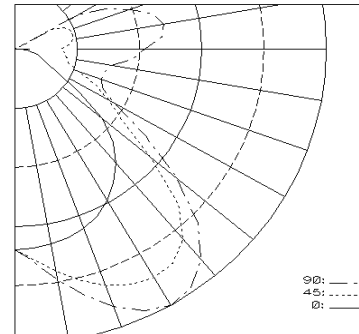

Fixture Efficiency = 64.8%