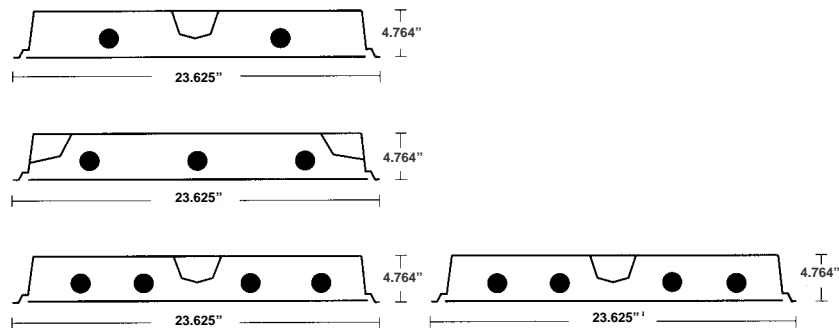

Deep Premium Recessed Troffer

Ordering Matrix

CATALOG NUMBER	LAMPS	LENGTH	WIDTH	CATALOG NUMBER	LAMPS	LENGTH	WIDTH
DPT-2-231U	2-FB31U	23.625"	23.625"	DPT-2-228T8	2-FO28T8	23.625"	47.638"
DPT-2-232U6T8	2-FB32U6T8	23.625"	23.625"	DPT-2-328T8	3-FO28T8	23.625"	47.638"
DPT-2-339BX	3-F39BX	23.625"	23.625"	DPT-2-428T8	4-FO28T8	23.625"	47.638"
DPT-2-340BX	3-F40BX	23.625"	23.625"	DPT-2-254T5HO	2-F54T5HO	23.625"	47.638"
DPT-2-350BX	3-F50BX	23.625"	23.625"	DPT-2-354T5HO	3-F54T5HO	23.625"	47.638"
DPT-2-355BX	3-F55BX	23.625"	23.625"	DPT-2-454T5HO	4-F54T5HO	23.625"	47.638"
DPT-2-214T5	2-F14T5	23.625"	23.625"	DPT-2-232T8	2-FO32T8	23.625"	47.638"
DPT-2-314T5	3-F14T5	23.625"	23.625"	DPT-2-332T8	3-FO32T8	23.625"	47.638"
DPT-2-414T5	4-F14T5	23.625"	23.625"	DPT-2-432T8	4-FO32T8	23.625"	47.638"
DPT-224T5HO	2-F24T5HO	23.625"	23.625"	DPT-2-228T8	2-FO28T8	23.625"	47.638"

Options:

- Emergency Battery Pack – suffix EM
- Dimming Ballast – suffix DIM
- Specular Silver Reflector – suffix SS95
- Flange – add M to prefix (MDPT)
- .125" Pattern A12 Lens – suffix 125
- .156" Pattern A12 Lens – suffix 156
- .187" Pattern A19 Lens – suffix 187

*For critical application verify all dimensions with factory.
For additional Lamp/Ballast Options, consult factory.*