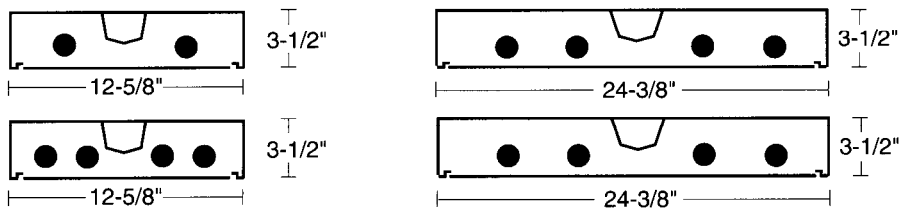

SURFACE MODULES

Ordering Matrix

CATALOG NUMBER T8	LAMPS	SIZE	CATALOG NUMBER T5	LAMPS	SIZE
7200-1-217	2-FO17T8	1x2	7200-1-214T5	2-FP14T5	1x2
7200-2-217	2-FO17T8	2x2	7200-1-228T5	2-FP28T5	1x4
7200-2-317	3-FO17T8	2x2	7200-1-228T5	2-FP32T5	1x4
7200-1-232	2-FO32T8	1x4	7200-1-328T5	3-FP32T5	1x4
7200-1-332	3-FO32T8	1x4	7200-1-428T5	4-FP32T5	1x4
7200-1-432	4-FO32T8	1x4	7200-1-228T5-8TD	4-FP25T5	1x8
7200-1-232-8TD	4-FO32T8	1x8	7200-2-214T5	2-FP14T5	2x2
7200-2-232U	2-FBO32T8	2x2	7200-2-314T5	3-FP14T5	2x2
7200-2-231U	2-FBO31T8	2x2	7200-2-414T5	4-FP14T5	2x2
7200-2-2BX40	2-F40BX	2x2	7200-2-224T5HO	2-FP24T5HO	2x2
7200-2-3BX40	3-F40BX	2x2	7200-2-324T5HO	3-FP24T5HO	2x2
7200-2-232	2-FO32T8	2x4	7200-2-424T5HO	4-FP24T5HO	2x2
7200-2-332	3-FO32T8	2x4	7200-2-254T5HO	2-FP54T5HO	2x4
7200-2-432	4-FO32T8	2x4	7200-2-354T5HO	3-FP54T5HO	2x4
7200-2-632	6-FO32T8	2x4	7200-2-454T5HO	4-FP54T5HO	2x4

Options:

- Specular Silver Reflector – suffix SS95
- Ribbed Glare Dampening Regressed Aluminum Door – change 7200 to 7200R

*For critical application verify all dimensions with factory.
For additional Lamp/Ballast options, consult factory.*