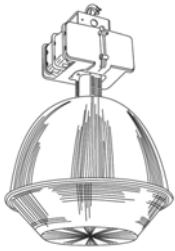

ARHB

JOB NAME:

FIXTURE TYPE:

HIGH BAY with ACRYLIC REFRACTOR

FEATURES

- Available in 16" and 22" diameter reflectors.
- 16" Reflector accommodates up to 400W Metal Halide, PulseStart Metal Halide and High Pressure Sodium.
- 22" Reflectors up to 1000W Metal Halide, 750W Pulse Start, and 400W HPS.
- Available in Metal Halide 150W-400W pulse start metal halide 175W – 400W.
- Ideal for factories and warehouses where high levels of illumination are required.
- Adjustable lampholder for wide and medium light distribution.
- Pendant mounting (for 3/4" conduit) standard. Optional quick connect hook with 36" cord and NEMA twist plug for chain hanging. (Please provide voltage.)

SPECIFICATIONS

- **HOUSING**
Die cast aluminum with thermal chimney separating ballast core and coil from capacitor and igniter. Powder coated white polyester finish.
- **ELECTRICAL**
High Power Factor, constant wattage autotransformer available in 120, 208, 240, 277, 347, or 480V. Optional multi tap (120, 208, 240 or 277V) or tri tap (120, 240, 347V).
- **REFLECTOR**
Clear acrylic prismatic reflector delivers more than 90% efficiency with 10% upright.
- **CERTIFICATION**
All units bear UL and Made in U.S.A. labels. Units are UL Listed for damp location.

High Bay

Ordering Matrix

Model	Acrylic Refractor	Wattage	Lamp	Voltage	Options
ARHB16	16"	175 / 250 / 400	MH	120	OC
		350 / 320 / 400	PSMH	277	HL
		150 / 400 / 1000	HPS	480	GLR
ARHB22	22"	250 / 400 / 1000	MH	MULTI	QZ
		250 / 320 / 400 / 750	PSMH		CP
		250 / 400	HPS		WG
					FL

16" Shown with drop prismatic lens

22" Shown with Flat Glass Lens

MH: Metal Halide
HPS: High Pressure Sodium
PSMH: Pulse Start Metal Halide

OC: Occupancy Sensor
HL: Hi/Lo Dimming
GLR: Fusing
QZ: Quartz Restrike
CP: Hook, Cord & Plug
WG: Wire Guard
FL: Flat Glass Lens (400W Max)
DL: Drop Prismatic Lens (400W Max)