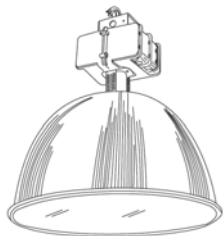

ARHB

JOB NAME:

FIXTURE TYPE:

HIGH BAY with ACRYLIC REFRACTOR

FEATURES

- Available in 16" and 22" diameter reflectors.
- 16" Reflector accommodates up to 400W Metal Halide, PulseStart Metal Halide and High Pressure Sodium.
- 22" Reflectors up to 1000W Metal Halide, 750W Pulse Start, and 400W HPS.
- Available in Metal Halide 150W-400W pulse start metal halide 175W – 400W.
- Ideal for factories and warehouses where high levels of illumination are required.
- Adjustable lampholder for wide and medium light distribution.
- Pendant mounting (for 3/4" conduit) standard. Optional quick connect hook with 36" cord and NEMA twist plug for chain hanging. (Please provide voltage.)

SPECIFICATIONS

- **HOUSING**
Die cast aluminum with thermal chimney separating ballast core and coil from capacitor and igniter. Powder coated white polyester finish.
- **ELECTRICAL**
High Power Factor, constant wattage autotransformer available in 120, 208, 240, 277, 347, or 480V. Optional multi tap (120, 208, 240 or 277V) or tri tap (120, 240, 347V).
- **REFLECTOR**
Clear acrylic prismatic reflector delivers more than 90% efficiency with 10% upright.
- **CERTIFICATION**
All units bear UL and Made in U.S.A. labels. Units are UL Listed for damp location.

16" Shown with drop prismatic lens

22" Shown with Flat Glass Lens

MH: Metal Halide
HPS: High Pressure Sodium
PSMH: Pulse Start Metal Halide

OC: Occupancy Sensor
HL: Hi/Lo Dimming
GLR: Fusing
QZ: Quartz Restrike
CP: Hook, Cord & Plug
WG: Wire Guard
FL: Flat Glass Lens (400W Max)
DL: Drop Prismatic Lens (400W Max)