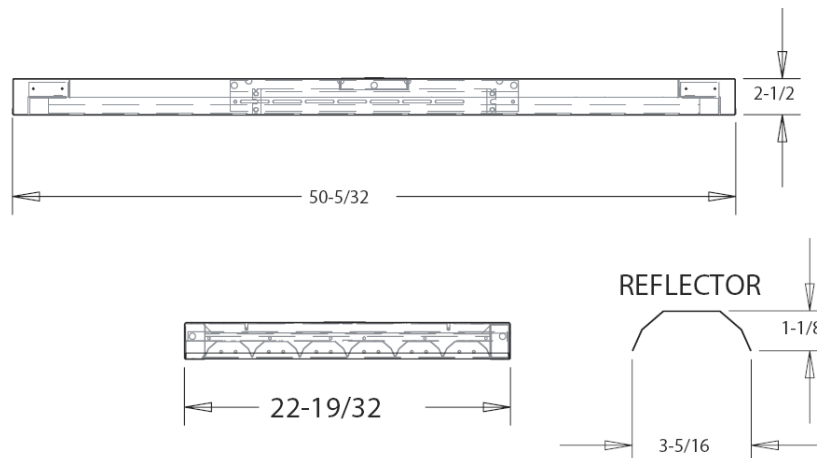

Fluorescent High Bay

Ordering Matrix

CATALOG NUMBER	LAMPS
SQFLHB – 4 – 54	(4) F54W/T5
SQFLHB – 4 – 32	(4) F32W/T8
SQFLHB – 6 – 28	(6) F28W/T5
SQFLHB – 6 – 54	(6) F54W/T5
SQFLHB – 6 – 32	(6) F32W/T8
SQFLHB – 8 – 54	(8) F54W/T5
SQFLHB – 8 – 32	(8) F32W/T8

Options:

- Bi-level switching – suffix BL
- Emergency Battery Pack – suffix EM
- Dimming ballast – suffix DM
- Wire Guard – suffix WG
- 1/8" Acrylic lens – suffix ALNS
- Additional anchor for seismic wiring – suffix SB
- Prismatic lens – suffix PLNS
- Twist Lock Cord & Plug with Hook – suffix CP (specify voltage)
- Safety Chain – suffix SC
- Aircraft Cable – suffix AC
- Chain Kit – suffix CK
- Indirect Mount(Includes top wire guard and reinforced bottom) – suffix IND
- Gasketed Door Frame – suffix GSKT
- Occupancy Sensor – suffix OC

*For critical applications, verify all dimensions with factory.
For additional Lamp/Ballast options, consult factory.*