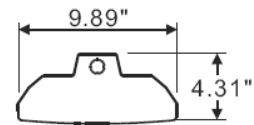

Decorative Fluorescent High Bay

Ordering Matrix

CATALOG NUMBER	LAMPS	LENGTH
7834-332	3-FO32T8	48"
7834-332-8TD	6-FO32T8	96"
7834-432	4-FO32T8	48"
7834-432-8TD	8-FO32T8	96"
7834-328T5	3-F28T5	48"
7834-428T5	4-F28T5	48"
7834-354T5HO	3-F54T5HO	48"
7834-454T5HO	4-F54T5HO	48"

Options:

- White Reflector - suffix WHRF
- Emergency Battery Pack - suffix EM
- Aircraft Cable (48") - suffix AC
- Stem/Canopy Kit (24") - suffix ST
- Dimming – suffix DIM

For critical application verify all dimensions with factory.