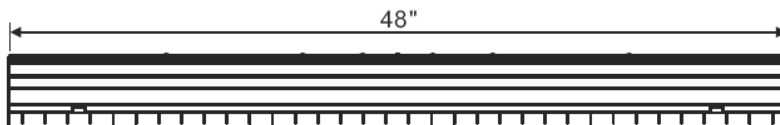

Decorative Fluorescent High Bay

Ordering Matrix

CATALOG NUMBER	LAMPS	LENGTH
7834-332	3-FO32T8	48"
7834-332-8TD	6-FO32T8	96"
7834-432	4-FO32T8	48"
7834-432-8TD	8-FO32T8	96"
7834-328T5	3-F28T5	48"
7834-428T5	4-F28T5	48"
7834-354T5HO	3-F54T5HO	48"
7834-454T5HO	4-F54T5HO	48"

Options:

- White Reflector - suffix WHRF
- Emergency Battery Pack - suffix EM
- Aircraft Cable (48") - suffix AC
- Stem/Canopy Kit (24") - suffix ST
- Dimming – suffix DIM

For critical application verify all dimensions with factory.