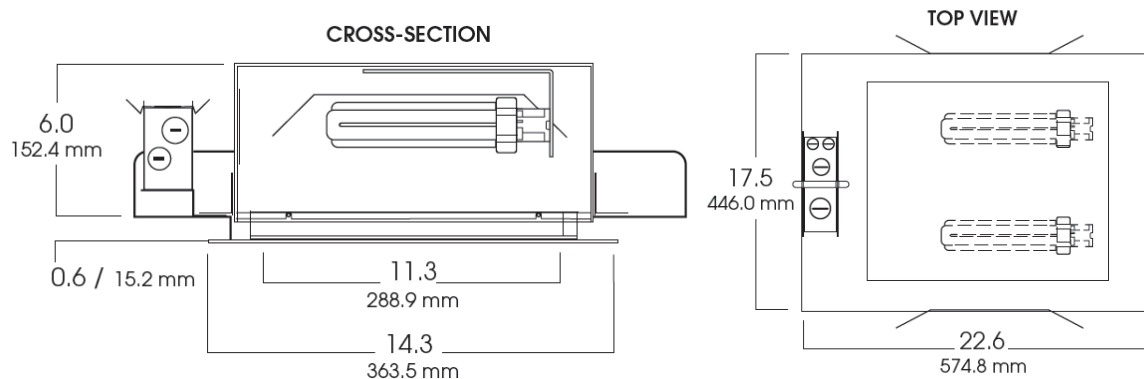

12 X12 SQUARE SERIES

Ordering Matrix

MODEL	WATTAGE	LAMP TYPE
12SQ	2-26 2-32 2-42 2-57	CF
	50 70 100 150 175	PS-MH
	24	LED

Options:

- Black Door Frame – suffix BLK
- Prismatic Tempered Glass – suffix PG
- Drop Opal Glass lens- suffix DOG
- Drop Opal Acrylic Lens-suffix DOA
- Emergency Battery Pack (Compact Fluorescent only) - suffix EM
- UL Wet Location Label– suffix WL
- T-bar clips (for grid ceilings)– suffix TBC
- Tamperproof Hardware – suffix TP

*For critical application verify all dimensions with factory.
For additional Lamp/Ballast options, consult factory.*